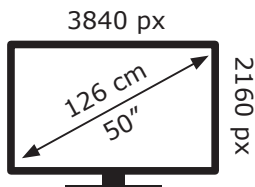

# ENERGY

ROMA 50 GGU 7905 A  
DFN000

**GRUNDIG**

**54** kWh/1000h

ABCDEF**G**

**74** kWh/1000h

2019/2013