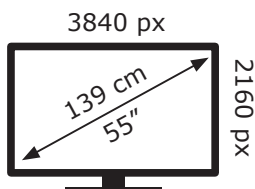

ENERGY

B55 OLED C 970 B
DMH000

Beko

101 kWh/1000h

ABCDEF**G**

120 kWh/1000h

2019/2013