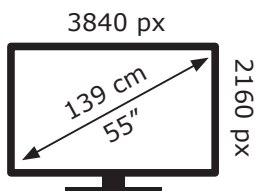

ENERGY

GRUNDIG

55 GGO 9900 B DMK000

101 kWh/1000h

ABCDEF**G**

120 kWh/1000h

2019/2013