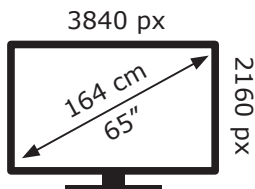

ENERGY

GRUNDIG

MONACO 65 GHQ 9550A DR3T00

102 kWh/1000h

ABCDEF**G**

200 kWh/1000h

2019/2013