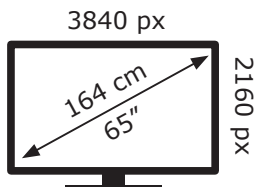

ENERGY

Beko

B65 C 885 A DTN000

84 kWh/1000h

ABCDEF**G**

104 kWh/1000h

2019/2013