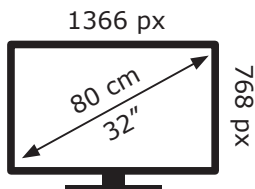

ENERGY

Beko

B32HH 500A4-A-BI DX2T00

27 kWh/1000h

ABCDEF**G**

29 kWh/1000h

2019/2013