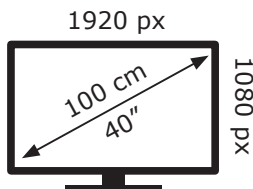

ENERGY

Beko

B40HF 500A4-A-BI DX3T00

36 kWh/1000h

ABCDEF**G**

38 kWh/1000h

2019/2013