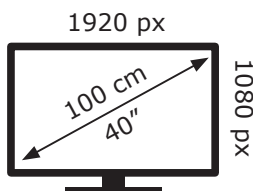

ENERGY

GRUNDIG

MUNICH 40 GJF 6900 B DZ7T00

34 kWh/1000h

ABCD **E** FG

35 kWh/1000h

2019/2013