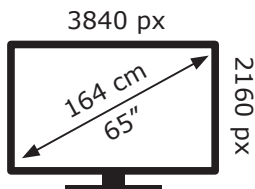

# ENERGY

**Beko**

B65 E 795 B EK4T00

**94** kWh/1000h

ABCDEF**G**

**110** kWh/1000h

2019/2013