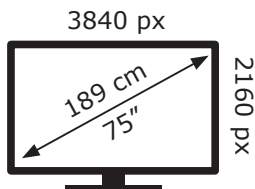

ENERGY

Beko

B75 E 795 B EK5T00

122 kWh/1000h

ABCDEF**G**

151 kWh/1000h

2019/2013