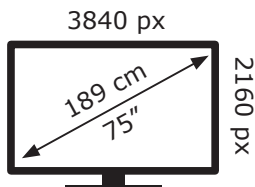

ENERGY

Beko

B75 E 895 A EV7T00

106 kWh/1000h

ABCDEF**G**

170 kWh/1000h

2019/2013