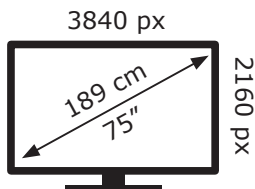

ENERGY

GRUNDIG

75 GJU 8000 EY7T00

106 kWh/1000h

ABCDEF**G**

170 kWh/1000h

2019/2013