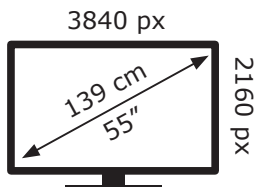

ENERGY

Beko

B55 QE 988 A FA8T00

75 kWh/1000h

ABCDEF**G**

102 kWh/1000h

2019/2013