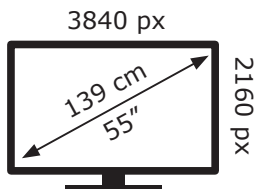

ENERGY

Beko

B 855 C GZ9T00

63 kWh/1000h

ABCDEF**G**

95 kWh/1000h

2019/2013