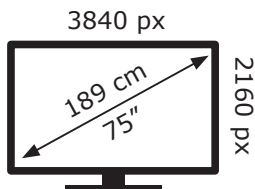

# ENERGY

**Beko**

B 875 C HG4T00

**101** kWh/1000h

ABCDEF**G**

**160** kWh/1000h

2019/2013