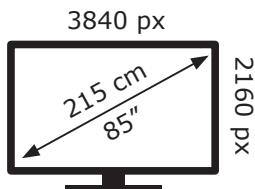

# ENERGY

ARÇELİK

A XL85 C HG6T00

**155** kWh/1000h

ABCDEF**G**

**203** kWh/1000h

2019/2013