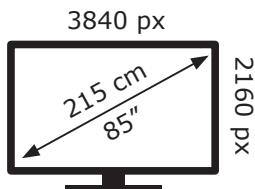

ENERGY

Beko

B XL85 C HG8T00

155 kWh/1000h

ABCDEF**G**

203 kWh/1000h

2019/2013