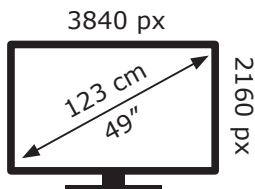

ENERGY

BEKO

B49L 8900 5A SYZ000

64 kWh/1000h

ABCDEF**G**

94 kWh/1000h

2019/2013