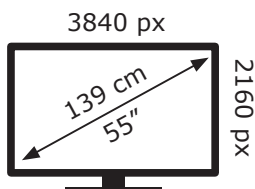

ENERGY

A55 OLED 9900 5B
TAY000

ARÇELİK

110 kWh/1000h

ABCDEF**G**

140 kWh/1000h

2019/2013