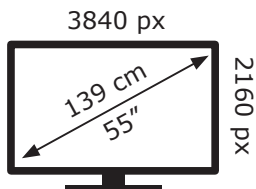

ENERGY

B55 OLED 9900 5B
TBA000

BEKO

110 kWh/1000h

ABCDEF**G**

140 kWh/1000h

2019/2013