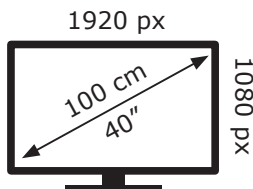

ENERGY

A40K 590G HOTEL TV
TKR000

ARÇELİK

46 kWh/1000h

ABCDEF G

0 kWh/1000h

2019/2013