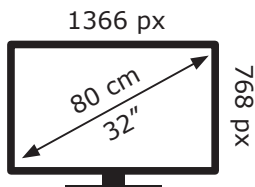

ENERGIA

A32K 680G HOTEL TV
TKV000

ARÇELİK

33 kWh/1000h

ABCDEF G

0 kWh/1000h

2019/2013