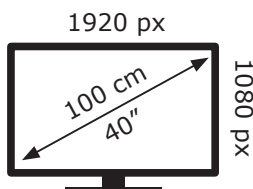

# ENERG

ARÇELİK

A40K 680G HOTEL TV  
TKW000

**46** kWh/1000h

ABCDEF G

**0** kWh/1000h

2019/2013