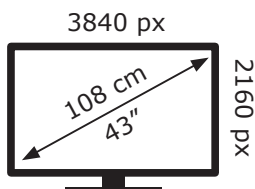

ENERGY

B43K 785 HOTEL TV
TLK000

BEKO

51 kWh/1000h

ABCDEF**G**

82 kWh/1000h

2019/2013