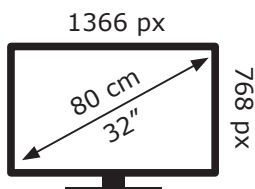

ENERGY

B32K 590G HOTEL TV
TLP000

BEKO

33 kWh/1000h

ABCDEFG

0 kWh/1000h

2019/2013