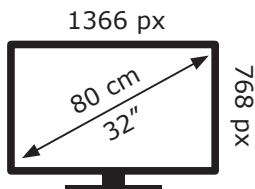

# ENERGY

B32K 690 HOTEL TV  
TLQ000

**BEKO**

**33** kWh/1000h

ABCDEF**G**

**64** kWh/1000h

2019/2013