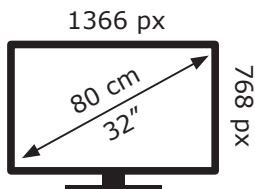

ENERG

B32K 680G HOTEL TV
TLR000

BEKO

33 kWh/1000h

ABCDEF G

0 kWh/1000h

2019/2013