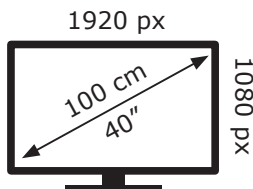

ENERGY

B40K 690 HOTEL TV
TLT000

BEKO

44 kWh/1000h

ABCDEF**G**

74 kWh/1000h

2019/2013