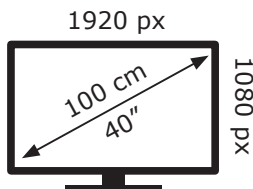

ENERGY

B40K 680G HOTEL TV
TLU000

BEKO

46 kWh/1000h

ABCDEF G

0 kWh/1000h

2019/2013