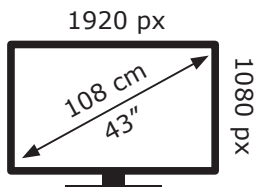

ENERGY

BEKO

B43K 690 HOTEL TV
TLW000

51 kWh/1000h

ABCDEF**G**

81 kWh/1000h

2019/2013