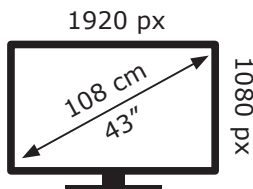

ENERGY

B43K 680G HOTEL TV
TLX000

BEKO

51 kWh/1000h

ABCDEF G

0 kWh/1000h

2019/2013