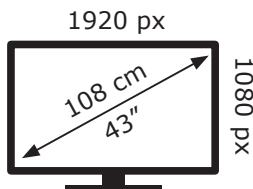

# ENERG

**BEKO**

B43 A 670 A TMD000

**51** kWh/1000h

ABCDEF**G**

**81** kWh/1000h

2019/2013