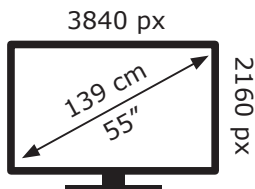

ENERGY

BEKO

B55 A 850 B TTR000

75 kWh/1000h

ABCDEF**G**

105 kWh/1000h

2019/2013