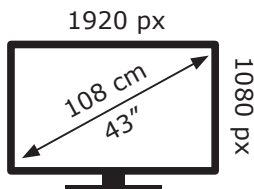

# ENERG

A43K 580 HOTEL TV  
TXR000

ARÇELİK

**51** kWh/1000h

ABCDEF G

**0** kWh/1000h

2019/2013