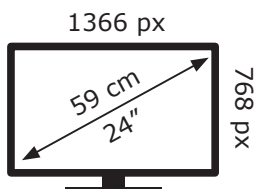

# ENERGY

B24K 580 HOTEL TV  
TXS000

**BEKO**

**20** kWh/1000h

ABCDEF G

**0** kWh/1000h

2019/2013