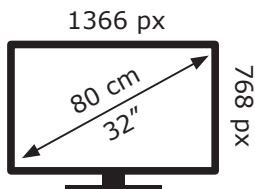

ENERGY

BEKO

B32K 580 HOTEL TV
TXT000

33 kWh/1000h

ABCDEFG

0 kWh/1000h

2019/2013