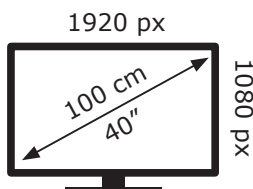

ENERGY

B40K 580 HOTEL TV
TXU000

BEKO

46 kWh/1000h

ABCDEF G

0 kWh/1000h

2019/2013