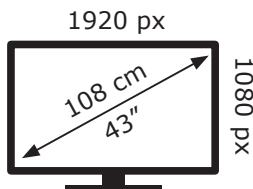

# ENERGY

B43K 580 HOTEL TV  
TXV000

**BEKO**

**51** kWh/1000h

ABCDEF G

**0** kWh/1000h

2019/2013