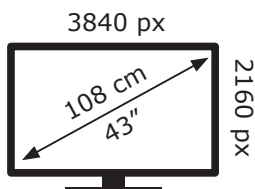

ENERG

BEKO

B43 A 860 B UEY000

51 kWh/1000h

ABCDEF**G**

81 kWh/1000h

2019/2013