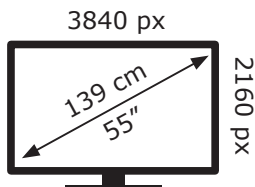

ENERGY

BERLIN 55 GEU 7965 A
UFN000

GRUNDIG

75 kWh/1000h

ABCDEF**G**

105 kWh/1000h

2019/2013