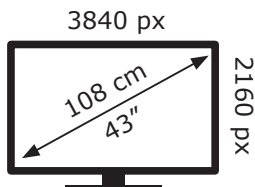

ENERGY

B43K 790G HOTEL TV
UKA000

BEKO

61 kWh/1000h

ABCDEF**G**

81 kWh/1000h

2019/2013