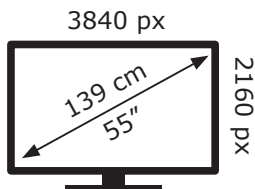

ENERGY

B55K 790G HOTEL TV
UKC000

BEKO

75 kWh/1000h

ABCDEF**G**

95 kWh/1000h

2019/2013