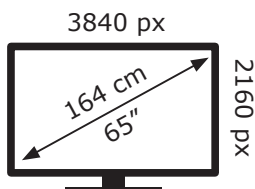

ENERG

B65K 790G HOTEL TV
UKD000

BEKO

100 kWh/1000h

ABCDEF**G**

130 kWh/1000h

2019/2013