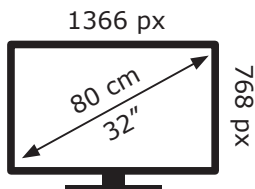

# ENERG

B32K 582 HOTEL TV  
ULN000

**BEKO**

**32** kWh/1000h

ABCDEF G

**0** kWh/1000h

2019/2013