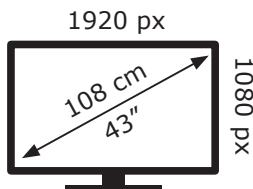

ENERGY

B43K 582 HOTEL TV
ULP000

BEKO

50 kWh/1000h

ABCDEF G

0 kWh/1000h

2019/2013