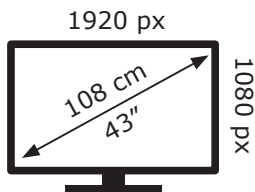

ENERG

B43K 582 HOTEL TV
ULP000

Beko

50 kWh/1000h

2019/2013