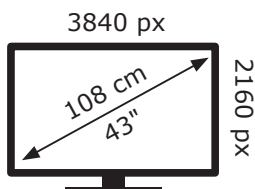

ENERGY

ARÇELİK

A43 B 880 B UMP000

59 kWh/1000h

ABCDEF**G**

79 kWh/1000h

2019/2013