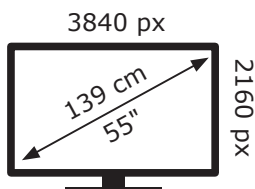

ENERGY

GRUNDIG

BELGRAD 55 GFU 7905 B
UMX000

77 kWh/1000h

ABCDEF**G**

107 kWh/1000h

2019/2013