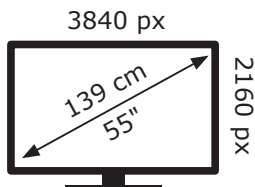

ENERGY

NEW YORK 55 GFU 9765
A UNL000

GRUNDIG

87 kWh/1000h

ABCDEF**G**

107 kWh/1000h

2019/2013