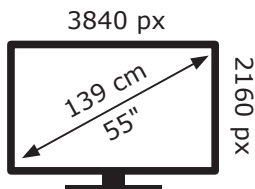

ENERGY

Beko

B55 B 970 A UPN000

87 kWh/1000h

ABCDEF**G**

107 kWh/1000h

2019/2013